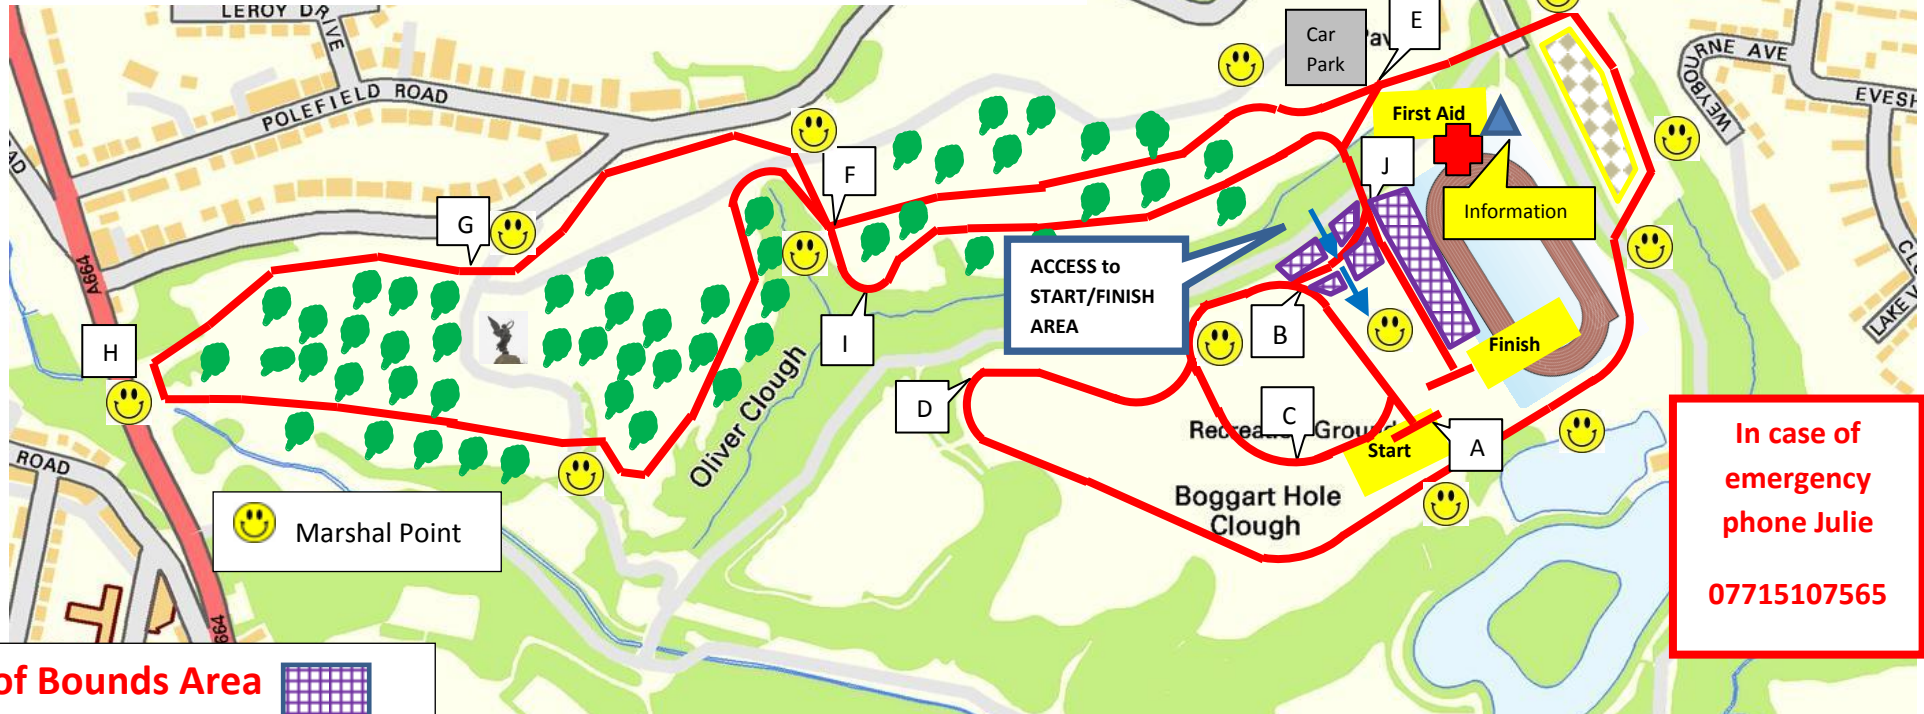

Manchester Area Cross Country League

Sat 11th November 2017 – Boggart Hole Clough

No entries taken on the day at this event (incl Guests)

Please check entry lists on website before travelling to event (www.maccl.co.uk)

**In case of
emergency
phone Julie
07715107565**

Out of Bounds Area

**Access route for
Runners/Spectators
to Start/Finish Area**

Club Tent Area

No EOD. Please check entry lists on website before travelling to event.
(www.maccl.co.uk)

Time	Event	Approx Dist	Course
12:00pm	U11G + U11B	2000m	A B C -> B D E J -> Finish
12:15pm	U13G + U13B	3000m	A B C -> B D E F I J -> Finish
12:30pm	U15G + U15B	4400m	A B C -> B D E F G H I J -> Finish
12:50pm	U17G + U17B	6400m	A B C -> B D E J -> B D E F G H I J -> Finish
13:30pm	Sen, U20 + Vet Women	8000m	A B D E F G H I J -> B D E F G H I J -> Finish
14:30pm	Sen, U20 + Vet Men	9600m	A B D E J -> B D E F G H I J -> B D E F G H I J -> Finish