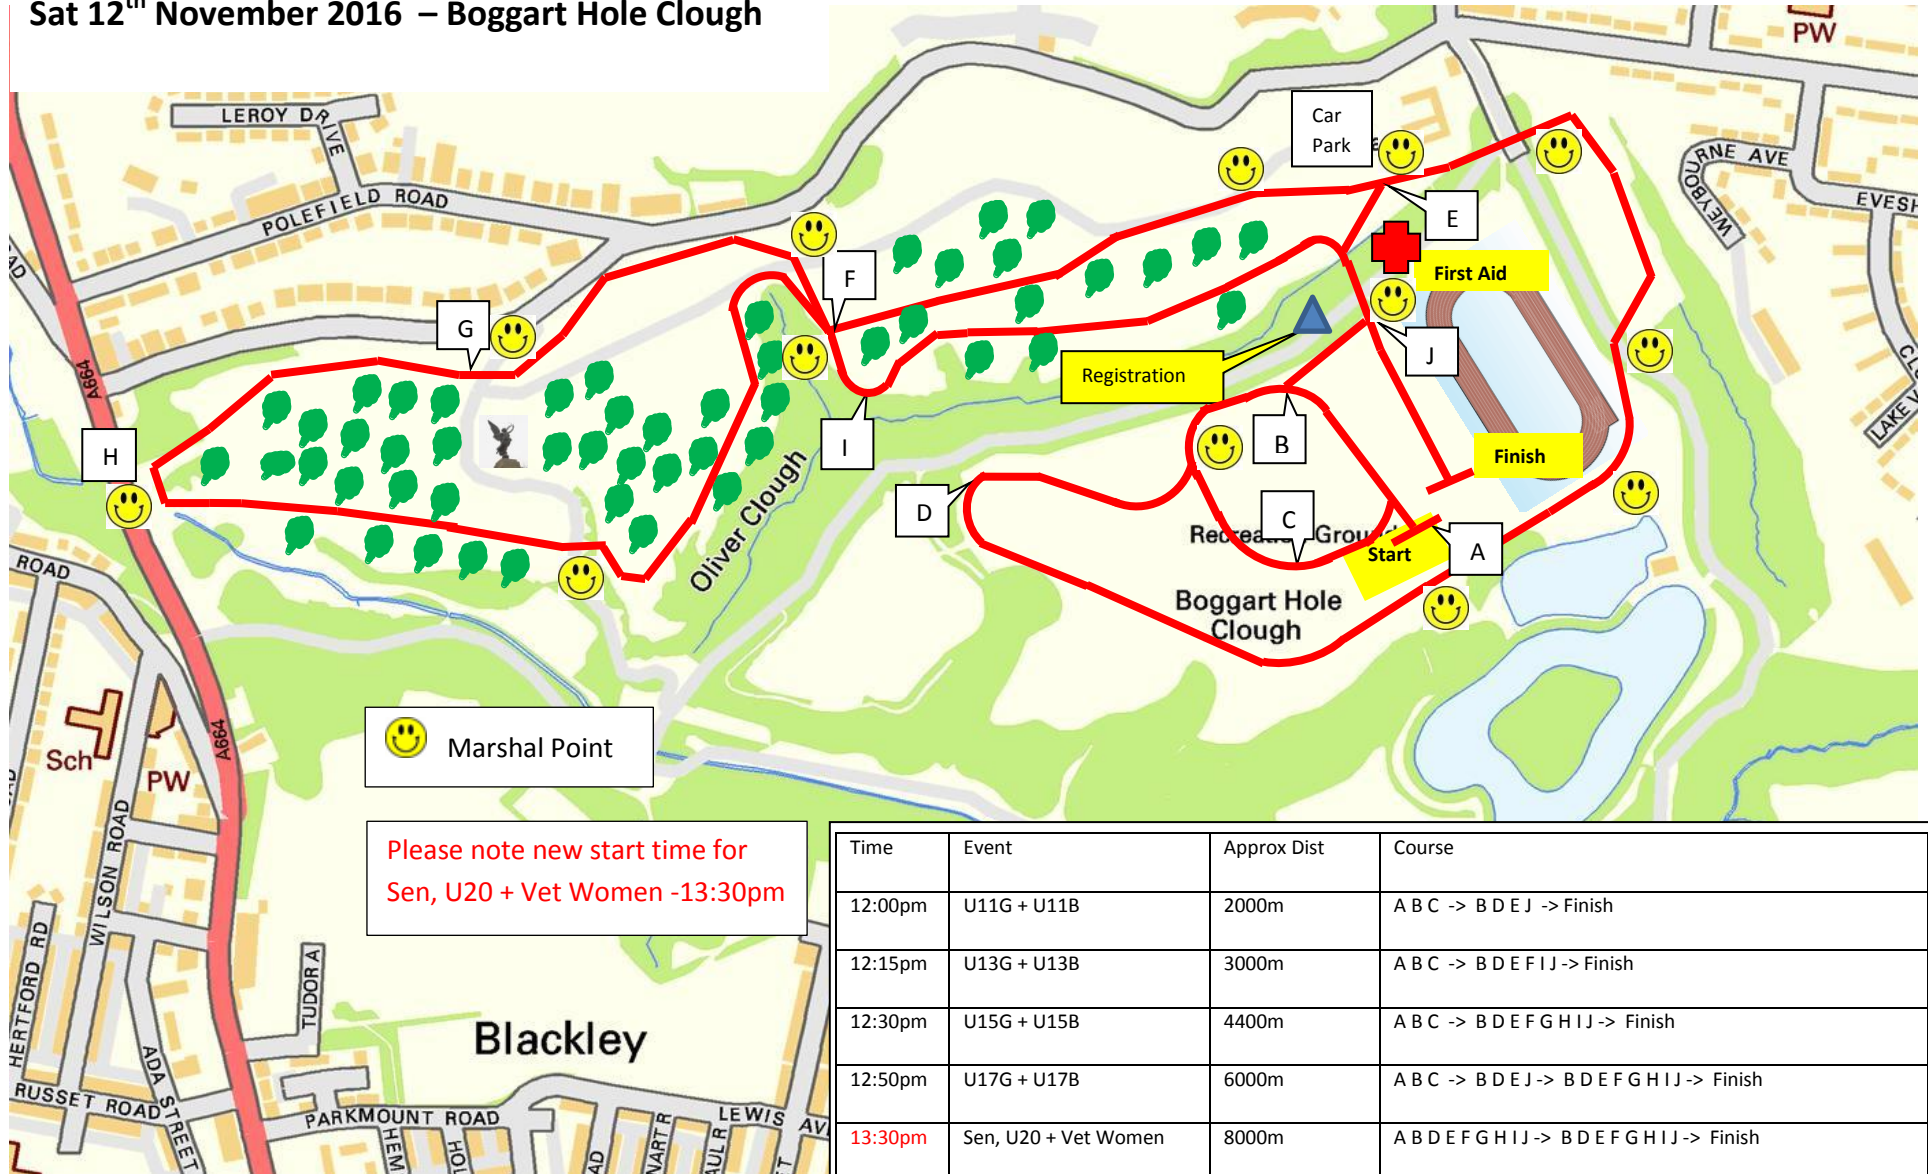

Manchester Area Cross Country League

Sat 12th November 2016 – Boggart Hole Clough

| Time | Event | Approx Dist | Course |
|---------|----------------------|-------------|---|
| 12:00pm | U11G + U11B | 2000m | ABC -> BDEJ -> Finish |
| 12:15pm | U13G + U13B | 3000m | ABC -> BDEFIJ -> Finish |
| 12:30pm | U15G + U15B | 4400m | ABC -> BDEFGHIJ -> Finish |
| 12:50pm | U17G + U17B | 6000m | ABC -> BDEJ -> BDEFGHIJ -> Finish |
| 13:30pm | Sen, U20 + Vet Women | 8000m | ABDEFGHIJ -> BDEFGHIJ -> Finish |
| 14:30pm | Sen, U20 + Vet Men | 9600m | ABDEJ -> BDEFGHIJ -> BDEFGHIJ -> Finish |