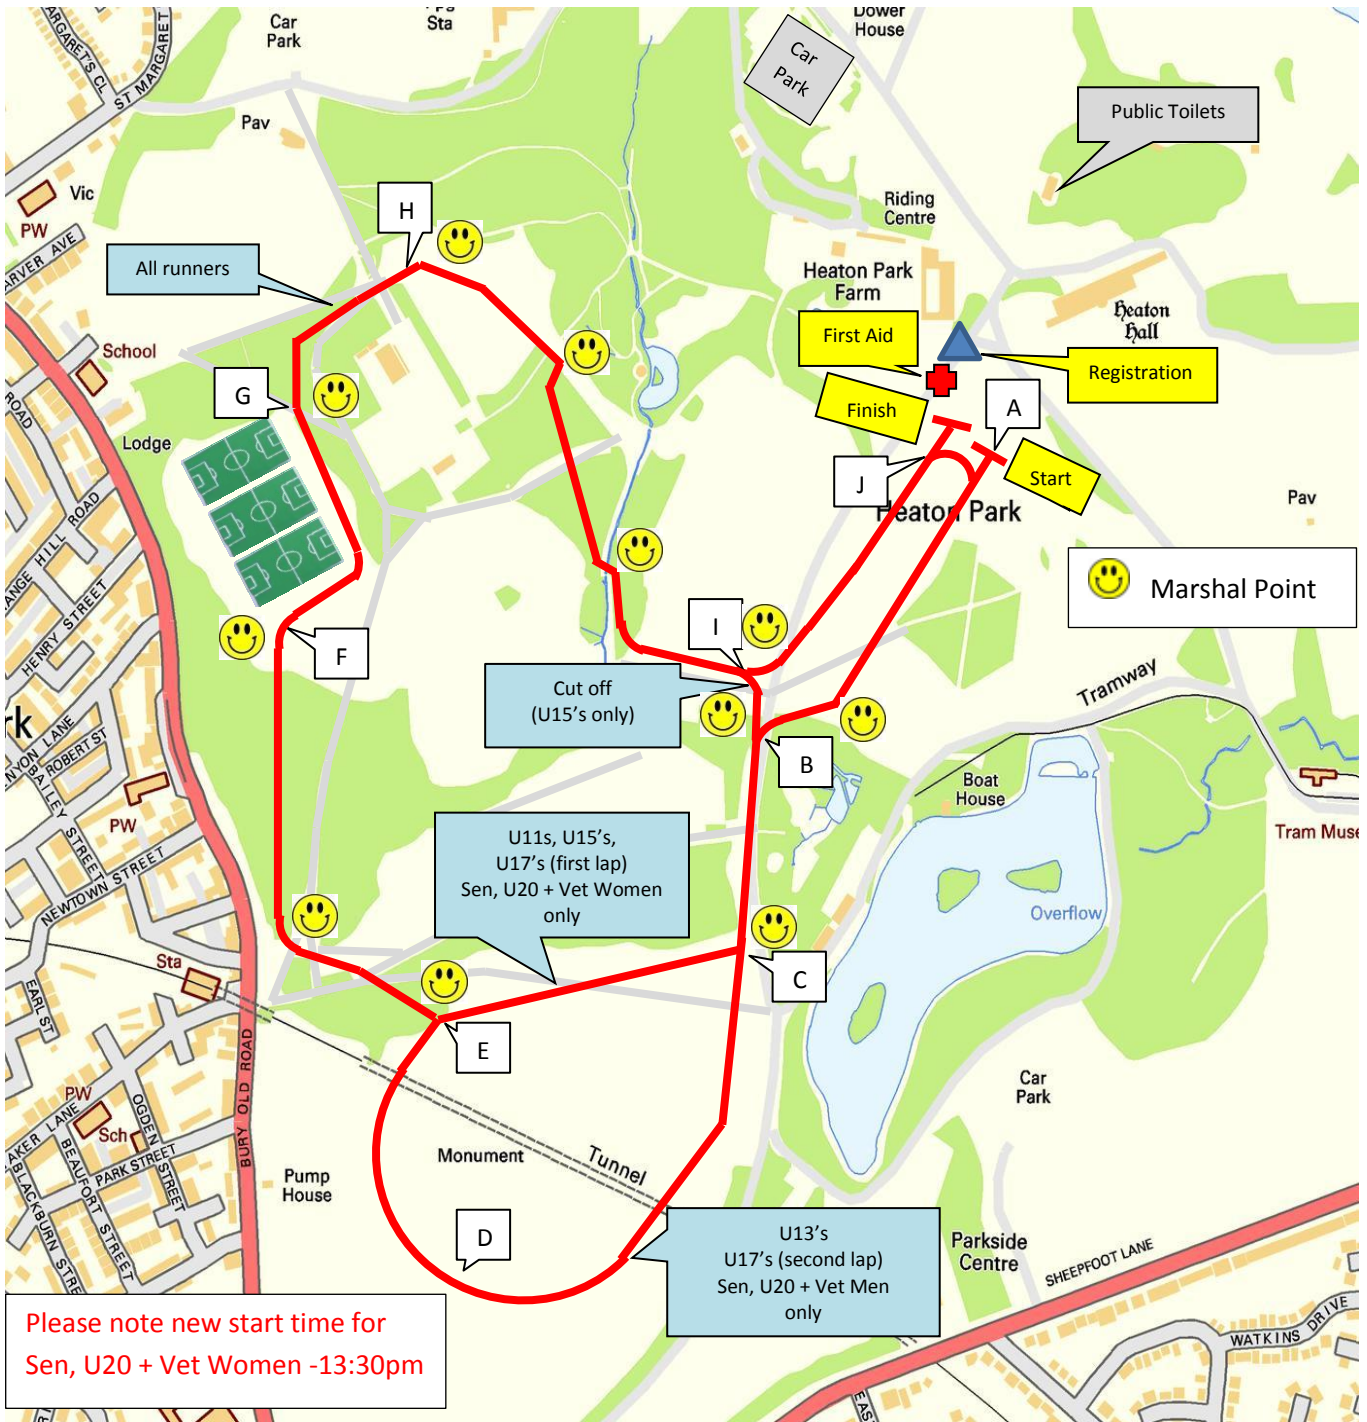

Manchester Area Cross Country League

Sat 3rd December 2016 – Heaton Park

Time	Event	Approx Dist	Course
12:00pm	U11G + U11B	2830m	ABCEFGHIJ -> Finish
12:15pm	U13G + U13B	3280m	ABCDEFGHIJ -> Finish
12:30pm	U15G + U15B	4970m	ABCEFGHI ->via cut off-> B C E F G H I J -> Finish
12:50pm	U17G + U17B	6110m	ABCEFGHIJ -> BCDEFGHIJ -> Finish
13:30pm	Sen, U20 + Vet Women	8490m	ABCEFGHIJ ->BCEFGHIJ -> BCEFGHIJ -> Finish
14:30pm	Sen, U20 + Vet Men	9840m	ABCDEFGHIJ->BCDEFGHIJ->BCDEFGHIJ -> Finish