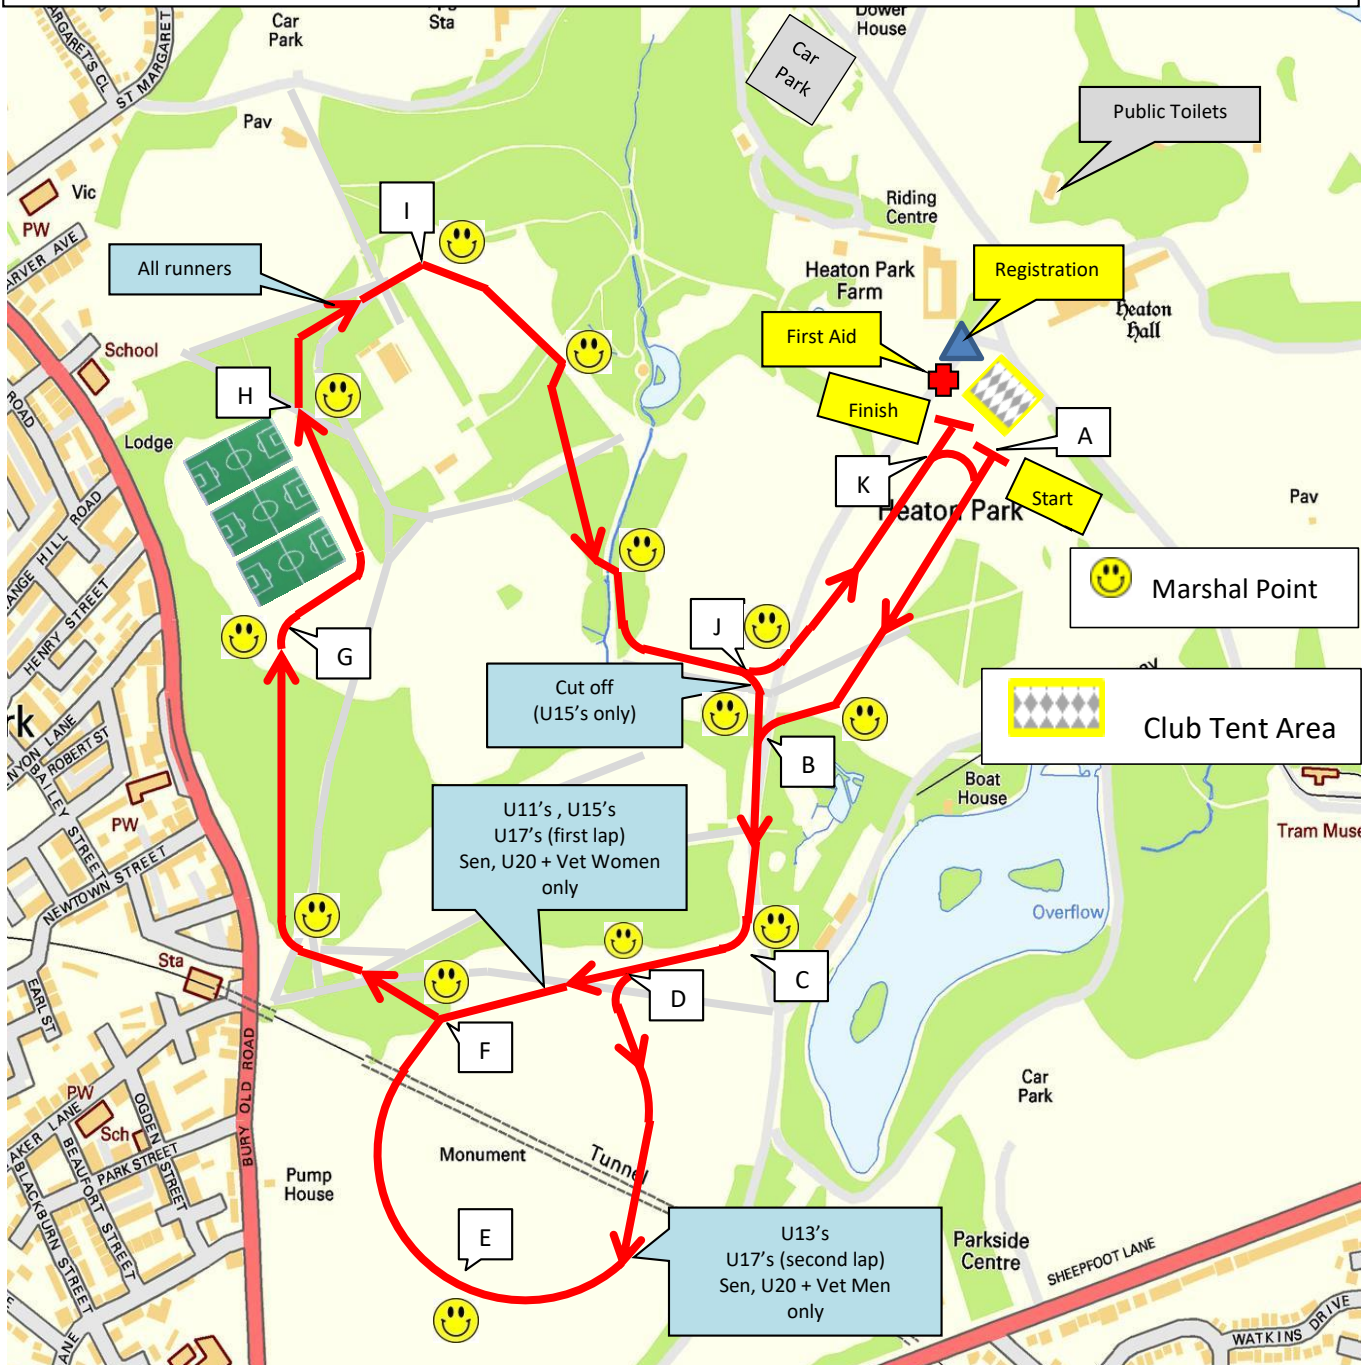

Manchester Area Cross Country League Sat 8th February 2020 – Heaton Park

No entries taken on the day at this event (incl Guests)
Please check entry lists on website before travelling to event (www.maccl.co.uk)

No EOD. Please check entry lists on website before travelling to event. (www.maccl.co.uk)

Time	Event	Approx Dist	Course
12:00pm	U11G + U11B	2830m	A B C D F G H I J K -> Finish
12:15pm	U13G + U13B	3280m	A B C D E F G H I J K -> Finish
12:30pm	U15G + U15B	4970m	A B C D F G H I J ->via cut off -> B C D F G H I J K -> Finish
12:50pm	U17G + U17B	6110m	A B C D F G H I J K -> B C D E F G H I J K -> Finish
13:30pm	Sen, U20 + Vet Women	8490m	A B C D F G H I J K -> B C D F G H I J K -> B C D F G H I J K -> Finish
14:30pm	Sen, U20 + Vet Men	9840m	A B C D E F G H I J K -> B C D E F G H I J K -> B C D E F G H I J K -> Finish