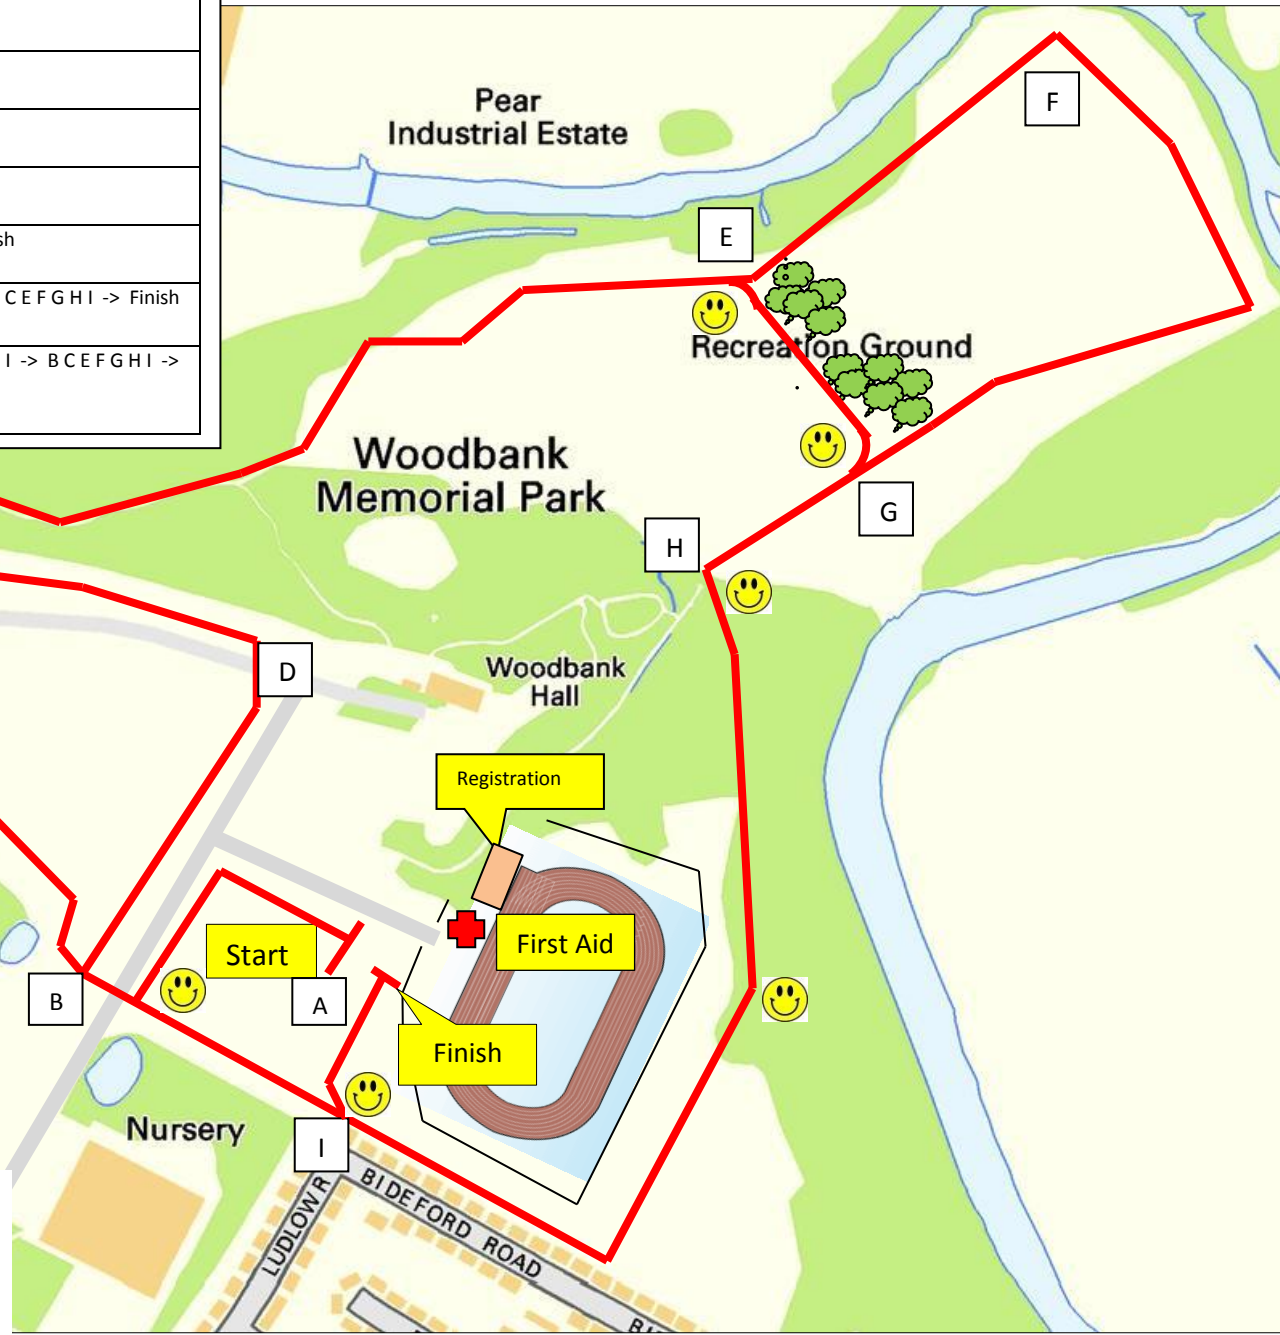

Time	Event	Approx Dist	Course
12:00pm	U11G + U11B	2400m	A B C E G H I -> Finish
12:15pm	U13G + U13B	3100m	A B C E F G H I -> Finish
12:30pm	U15G + U15B	4200m	A B C D -> B C E F G H I -> Finish
12:50pm	U17G + U17B	6200m	A B C E F G H I -> B C E F G H I -> Finish
<b>13:30pm</b>	U20, Sen + Vet Ladies	8400m	A B C D -> B C D -> B C E F G H I -> B C E F G H I -> Finish
14:30pm	U20, Sen + Vet Men	10400m	A B C D -> B C E F G H I -> B C E F G H I -> B C E F G H I -> Finish

Please note new start time for Sen, U20 + Vet Women -13:30pm

## Manchester Area Cross Country League

Sat 11<sup>th</sup> February 2017 – Woodbank Park